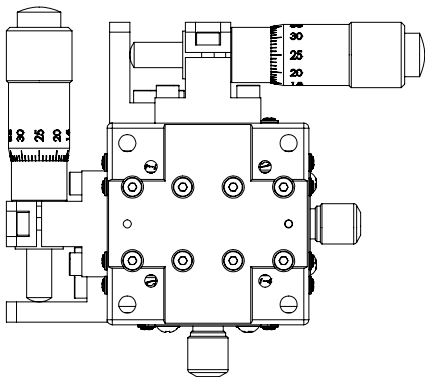

MX(Y)L40-A series
bottom plate
mounting holes

							Model	MYL40-AS
								Low-profile Aluminum XY Translation Stage
							Scale	1:1.5 W: 229.52g
1000 ~ 1500	+0.5			www.laserand.com TEL: 514 452-4693 sales@laserand.com				