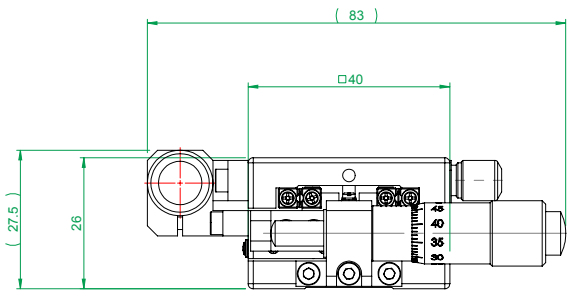

MX(Y)L40-A series
bottom plate
mounting holes

							Model	MYL40-AS
								Low-profile Aluminum XY Translation Stage
							Scale	1:1.5 W: 229.52g
1000 ~ 1500	+0.5			www.laserand.com TEL: 514 452-4693 sales@laserand.com				