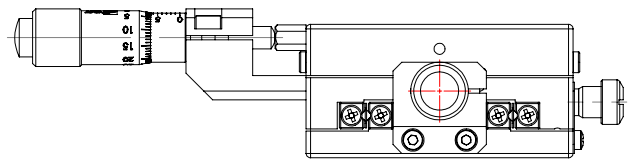

MX(Y)L60-A series
bottom plate
mounting holes

Model	MYL60-AC
	Low-profile Aluminum
	XY Translation Stage

www.laserand.com

TEL: 514 452-4693
sales@laserand.com

Scale 1:1.7 W: 466.96 g