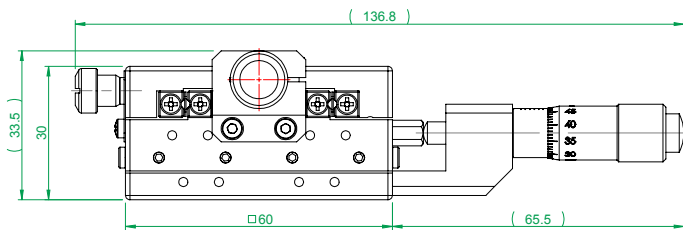

MX(Y)L60-A series
bottom plate
mounting holes

Model	MYL60-AC
	Low-profile Aluminum
	XY Translation Stage

www.laserand.com

TEL: 514 452-4693
sales@laserand.com

Scale 1:1.7 W: 466.96 g