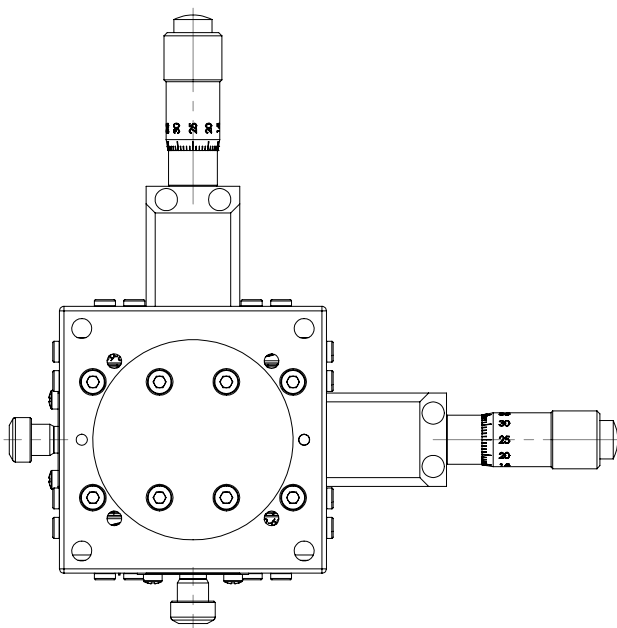

MX(Y)L60-A series
bottom plate
mounting holes

Model	MYL60-AC
	Low-profile Aluminum
	XY Translation Stage

www.laserand.com

TEL: 514 452-4693
sales@laserand.com

Scale 1:1.7 W: 466.96 g