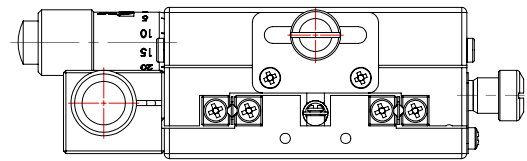

MX(Y)L60-A series
bottom plate mounting
holes

							Model	MYL60-AS
								Low-profile Aluminum XY Translation Stage
							Scale	1:1.5 W: 466.96g
								 

www.laserand.com

TEL: 514 452-4693
sales@laserand.com