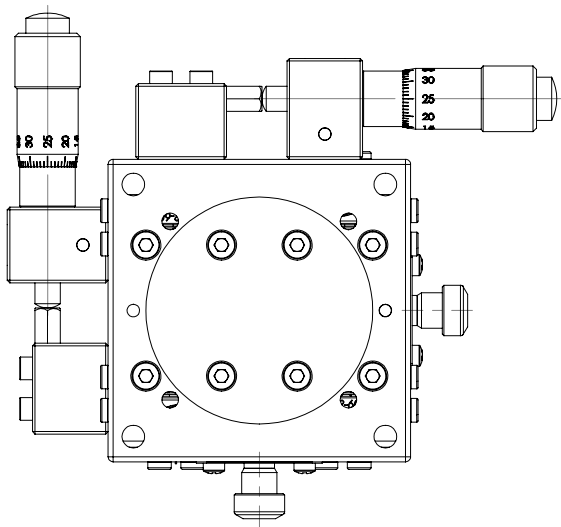

MX(Y)L60-A series
bottom plate mounting
holes

							Model	MYL60-AS
								Low-profile Aluminum XY Translation Stage
							Scale	1:1.5 W: 466.96g
								 

www.laserand.com

TEL: 514 452-4693
sales@laserand.com

1000 ~ 1500 +0.5