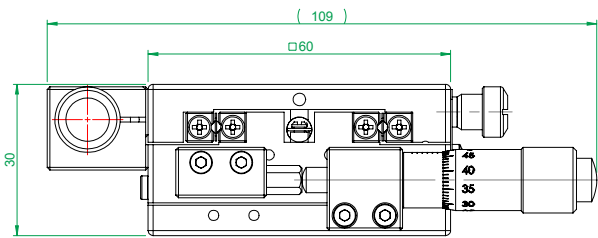

MX(Y)L60-A series
bottom plate mounting
holes

							Model	MYL60-AS
								Low-profile Aluminum XY Translation Stage
							Scale	1:1.5 W: 466.96g
								 

www.laserand.com

TEL: 514 452-4693
sales@laserand.com

1000 ~ 1500 +0.5