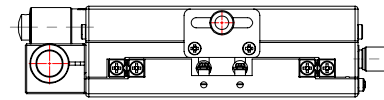

MX(Y)L90-A series
bottom plate
mounting holes

Model	MYL90-AS
	Low-profile Aluminum XY Translation Stage

www.laserand.com

TEL: 514 452-4693
sales@laserand.com

Scale 1:2.5 W: 799.59g