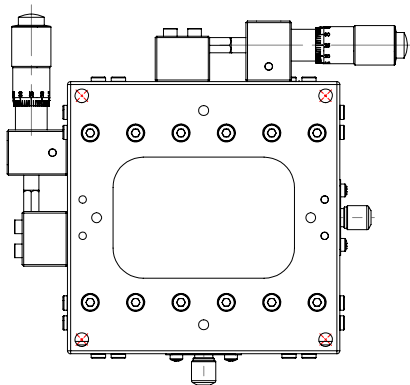

MX(Y)L90-A series
bottom plate
mounting holes

Model	MYL90-AS
	Low-profile Aluminum XY Translation Stage

www.laserand.com

TEL: 514 452-4693
sales@laserand.com

Scale 1:2.5 W: 799.59g