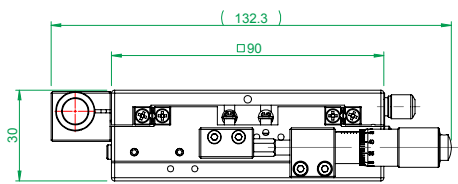

MX(Y)L90-A series
bottom plate
mounting holes

Model	MYL90-AS
	Low-profile Aluminum XY Translation Stage

www.laserand.com

TEL: 514 452-4693
sales@laserand.com

Scale 1:2.5 W: 799.59g