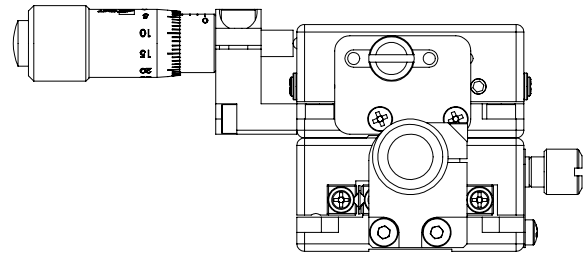

**MX(Y)L30-A series  
bottom plate  
mounting holes**

Model

MYL30-AC  
Low-profile Aluminum  
XY Translation Stage

www.laserand.com

TEL: 514 452-4693  
sales@laserand.com

Scale

1:1

W:

123.00g