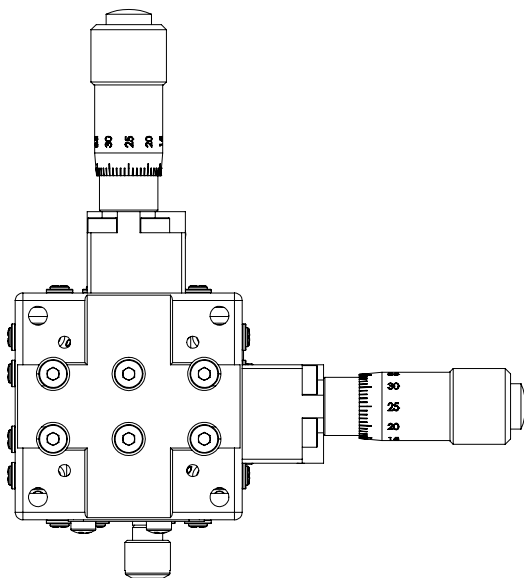

**MX(Y)L30-A series  
bottom plate  
mounting holes**

Model

MYL30-AC  
Low-profile Aluminum  
XY Translation Stage

www.laserand.com

TEL: 514 452-4693  
sales@laserand.com

Scale

1:1

W:

123.00g