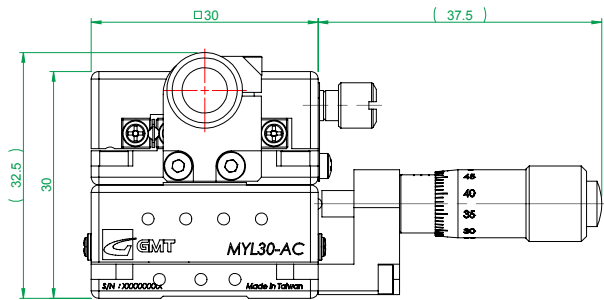

**MX(Y)L30-A series  
bottom plate  
mounting holes**

Model

MYL30-AC  
Low-profile Aluminum  
XY Translation Stage

www.laserand.com

TEL: 514 452-4693  
sales@laserand.com

Scale

1:1

W:

123.00g