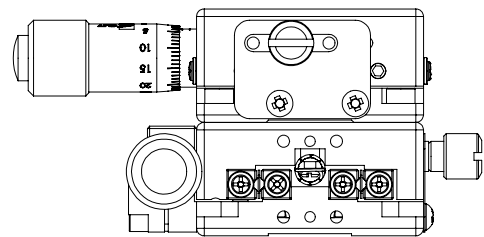

MX(Y)L30-A series  
bottom plate  
mounting holes

Model

MYL30-AS  
Low-profile Aluminum  
XY Translation Stage

www.laserand.com

TEL: 514 452-4693  
sales@laserand.com

Scale

1:1

W: