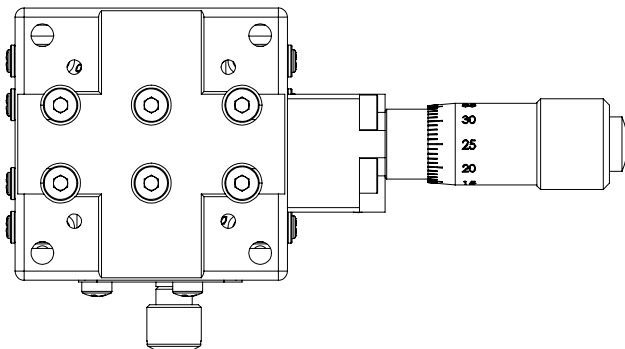

MX(Y)L30-A series
bottom plate
mounting holes

Model

MXL30-AC
Low-profile Aluminum
Translation Stage

www.laserand.com

TEL: 514 452-4693
sales@laserand.com

Scale

1.2:1

W: