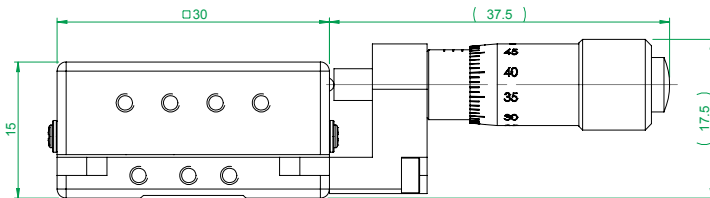

MX(Y)L30-A series
bottom plate
mounting holes

Model

MXL30-AC
Low-profile Aluminum
Translation Stage

www.laserand.com

TEL: 514 452-4693
sales@laserand.com

Scale

1.2:1

W: