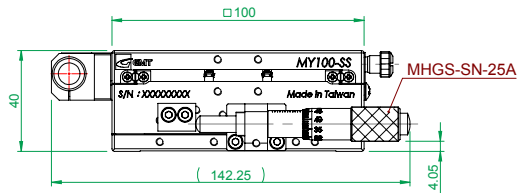

MX(Y)100-S series  
bottom plate  
mounting holes

Model	MY100-SS
	Precision XY Linear Translation Stage

www.laserand.com

TEL: 514 452-4693  
sales@laserand.com

Scale 1:3 W: 2659.62g