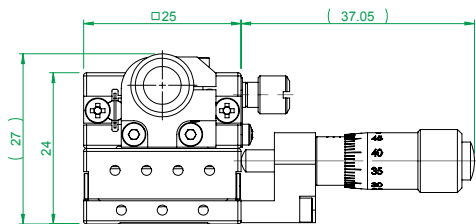

MX(Y)25-S series  
bottom plate  
mounting holes

Model

MY25-SC

Precision XY Linear  
Translation Stage

www.laserand.com

TEL: 514 452-4693  
sales@laserand.com

Scale

1:1.2 W: