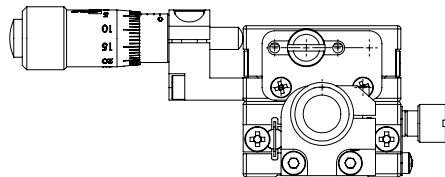

MX(Y)25-S series  
bottom plate  
mounting holes

Model

MY25-SC

Precision XY Linear  
Translation Stage

www.laserand.com

TEL: 514 452-4693  
sales@laserand.com

Scale

1:1.2 W: