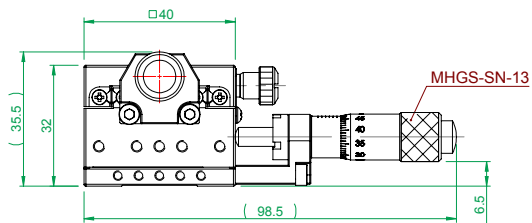

MX(Y)40-S series
bottom plate
mounting holes

Model

MY40-SC

Precision XY Linear
Translation Stage

www.laserand.com

TEL: 514 452-4693
sales@laserand.com

Scale

1:2

W:

431.29g