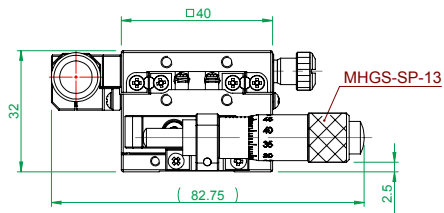

MX(Y)40-S series
bottom plate
mounting holes

Model MY40-SS

Precision XY Linear
Translation Stage

www.laserand.com

TEL: 514 452-4693
sales@laserand.com

Scale 1:2 W: 427.08g