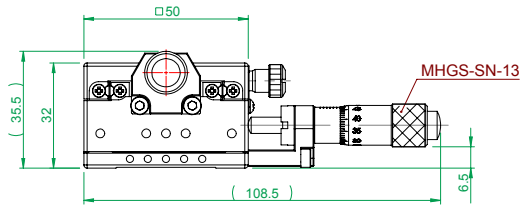

MX(Y)50-S series
bottom plate
mounting holes

Model

MY50-SC

Precision XY Linear
Translation Stage

www.laserand.com

TEL: 514 452-4693
sales@laserand.com

Scale

1:2

W:

599.39g