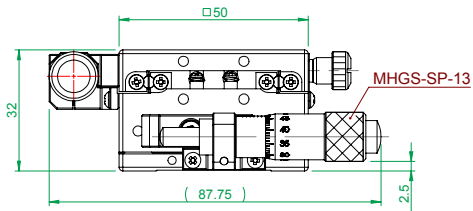

MX(Y)50-S series  
bottom plate  
mounting holes

Model

MY50-SS  
Precision XY Linear  
Translation Stage

www.laserand.com

TEL: 514 452-4693  
sales@laserand.com

Scale

1:2

W: