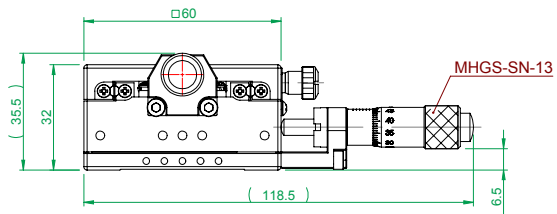

MX(Y)60-S series
bottom plate
mounting holes

							Model	MY60-SC
								Precision XY Linear Translation Stage
							Scale	1:2 W: 812.05g
							www.laserand.com TEL: 514 452-4693 sales@laserand.com	