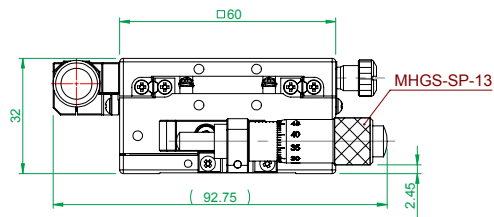

MX(Y)60-S series
bottom plate
mounting holes

Model

MY60-SS

Precision XY Linear
Translation Stage

www.laserand.com

TEL: 514 452-4693
sales@laserand.com

Scale

1:2