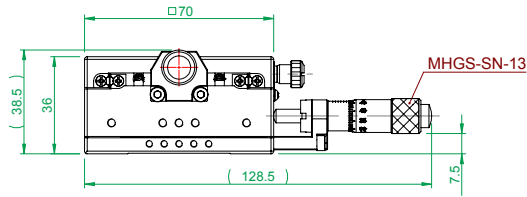

MX(Y)70-S series
bottom plate
mounting holes

Model

MY70-SC

Precision XY Linear
Translation Stage

www.laserand.com

TEL: 514 452-4693
sales@laserand.com

Scale

1:2.5 W: 1205.61