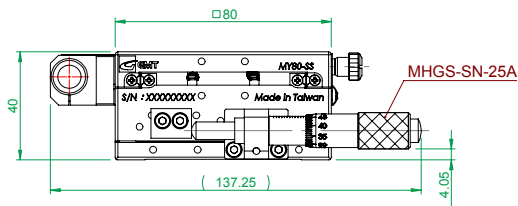

**MX(Y)80-S series
bottom plate
mounting holes**

Model

MY80-SS

Precision XY Linear
Translation Stage

www.laserand.com

TEL: 514 452-4693
sales@laserand.com

Scale

1:2.8 W: 1792.48g