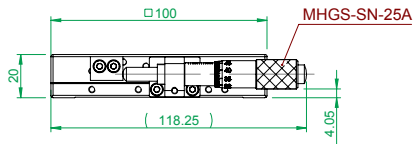

MX(Y)100-S series
bottom plate
mounting holes

Model

MX100-SS

Precision Linear
Translation Stage

www.laserand.com

TEL: 514 452-4693
sales@laserand.com

Scale

1:3