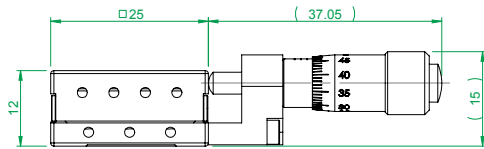

MX(Y)25-S series  
bottom plate  
mounting holes

Model

MX25-SC

Precision Linear  
Translation Stage

www.laserand.com

TEL: 514 452-4693  
sales@laserand.com

Scale

1:1.2 W: