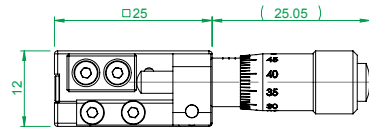

MX(Y)25-S series  
bottom plate  
mounting holes

Model

MX25-SS

Precision Linear  
Translation Stage

www.laserand.com

TEL: 514 452-4693  
sales@laserand.com

Scale

1:1.2 W: