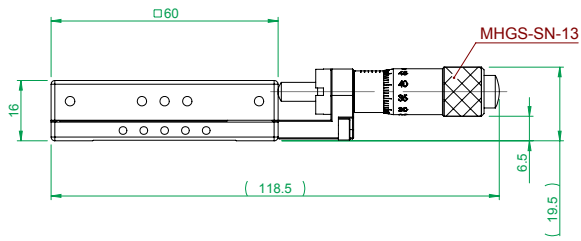

MX(Y)60-S series
bottom plate
mounting holes

Model

MX60-SC

Precision Linear
Translation Stage

www.laserand.com

TEL: 514 452-4693
sales@laserand.com

Scale

1:2

W:

396.85g