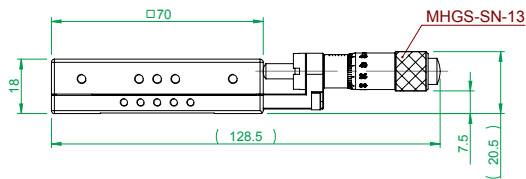

MX(Y)70-S series
bottom plate
mounting holes

Model

MX70-SC

Precision Linear
Translation Stage

www.laserand.com

TEL: 514 452-4693
sales@laserand.com

Scale

1:2.5 W: 591.92g