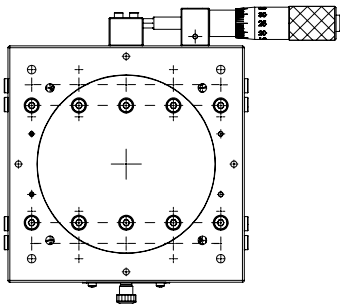

MX(Y)L125-A series
bottom plate
mounting holes

| | |
|-------|--|
| Model | MXL125-AS |
| | Low-profile Aluminum Translation Stage |

www.laserand.com

TEL: 514 452-4693
sales@laserand.com

Scale 1:4 W: 1157.36g