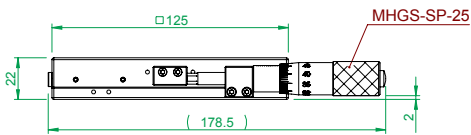

MX(Y)L125-A series
bottom plate
mounting holes

| | |
|-------|--|
| Model | MXL125-AS |
| | Low-profile Aluminum Translation Stage |

www.laserand.com

TEL: 514 452-4693
sales@laserand.com

Scale 1:4 W: 1157.36g