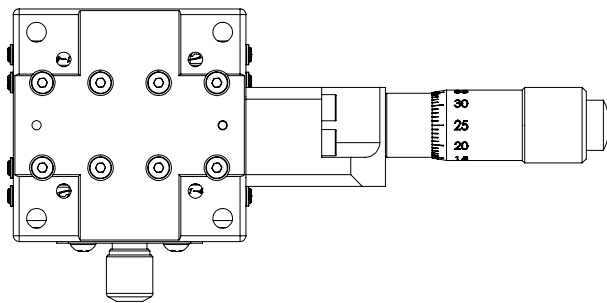

MX(Y)L40-A series
bottom plate
mounting holes

Model

MXL40-AC

Low-profile Aluminum
Translation Stage

www.laserand.com

TEL: 514 452-4693
sales@laserand.com

Scale

1:1.3 W: 127.97g