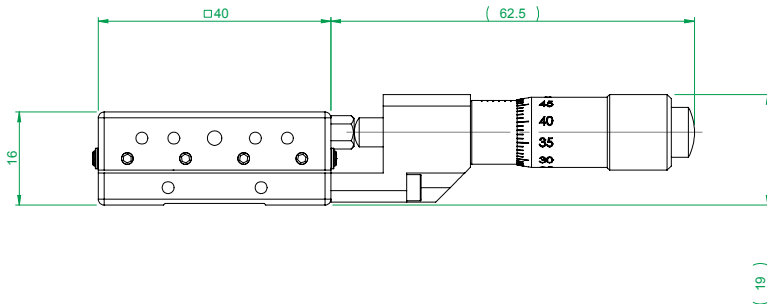

MX(Y)L40-A series
bottom plate
mounting holes

Model

MXL40-AC

Low-profile Aluminum
Translation Stage

www.laserand.com

TEL: 514 452-4693
sales@laserand.com

Scale

1:1.3 W: 127.97g