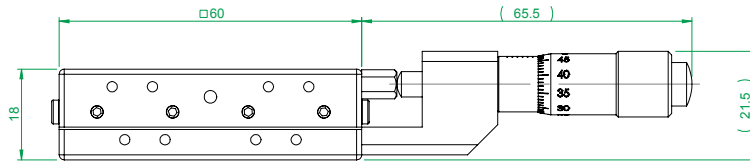

MX(Y)L60-A series
bottom plate
mounting holes

Model	MXL60-AC
	Low-profile Aluminum Translation Stage

www.laserand.com

TEL: 514 452-4693
sales@laserand.com

Scale 1:1.5 W: 259.079