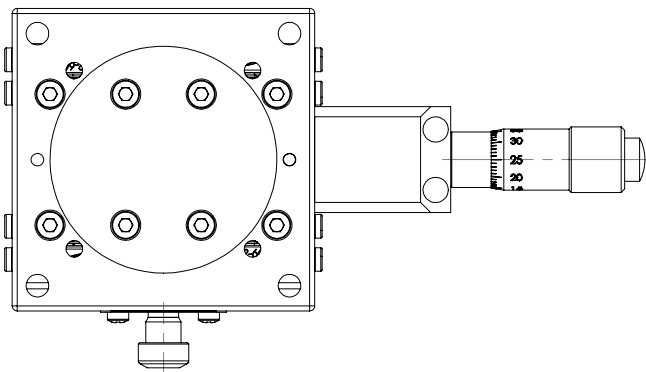

MX(Y)L60-A series
bottom plate
mounting holes

Model	MXL60-AC
	Low-profile Aluminum Translation Stage

www.laserand.com

TEL: 514 452-4693
sales@laserand.com

Scale 1:1.5 W: 259.079