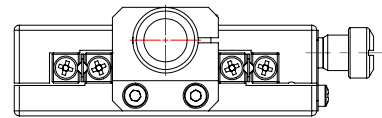

MX(Y)L60-A series
bottom plate
mounting holes

Model	MXL60-AC
	Low-profile Aluminum Translation Stage

www.laserand.com

TEL: 514 452-4693
sales@laserand.com

Scale 1:1.5 W: 259.079