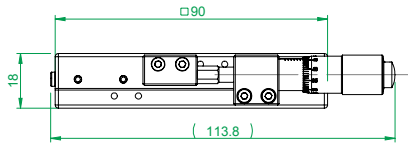

MX(Y)L90-A series  
bottom plate  
mounting holes

Model	MXL90-AS
	Low-profile Aluminum Translation Stage

www.laserand.com

TEL: 514 452-4693  
sales@laserand.com

Scale 1:2.5 W: 463.55g