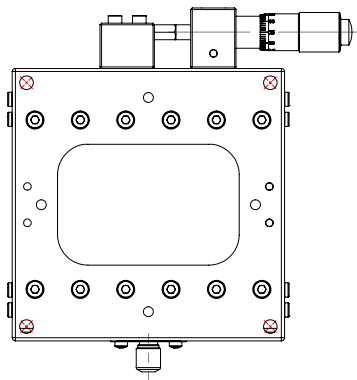

MX(Y)L90-A series  
bottom plate  
mounting holes

Model	MXL90-AS
	Low-profile Aluminum Translation Stage

www.laserand.com

TEL: 514 452-4693  
sales@laserand.com

Scale 1:2.5 W: 463.55g