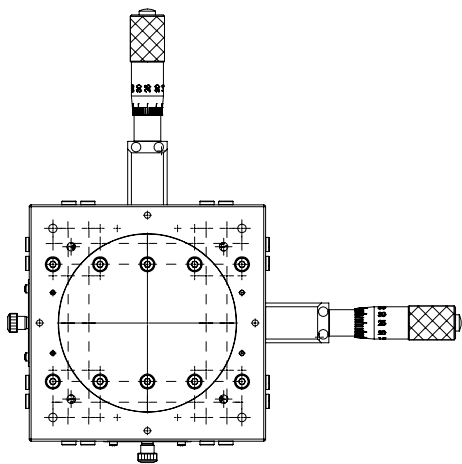

MX(Y)L125-A series
bottom plate
mounting holes

Model	MYL125-AC
	Low-profile Aluminum
	XY Translation Stage

www.laserand.com

TEL: 514 452-4693
sales@laserand.com

Scale 1:4 W: 2074.32g