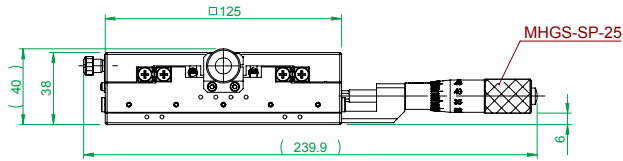

MX(Y)L125-A series
bottom plate
mounting holes

Model	MYL125-AC
	Low-profile Aluminum
	XY Translation Stage

www.laserand.com

TEL: 514 452-4693
sales@laserand.com

Scale 1:4 W: 2074.32g