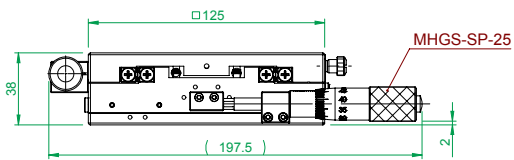

**MX(Y)L125-A  
series bottom plate  
mounting holes**

Model	MYL125-AS
	Low-profile Aluminum XY Translation Stage

www.laserand.com

TEL: 514 452-4693  
sales@laserand.com

Scale 1:4 W: 2074.32g