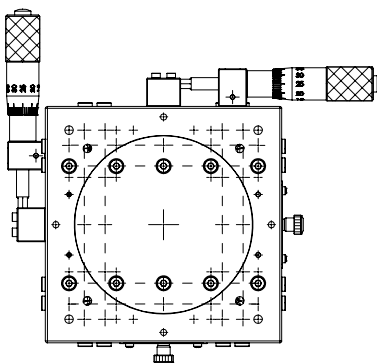

**MX(Y)L125-A  
series bottom plate  
mounting holes**

Model	MYL125-AS
	Low-profile Aluminum XY Translation Stage

www.laserand.com

TEL: 514 452-4693  
sales@laserand.com

Scale 1:4 W: 2074.32g